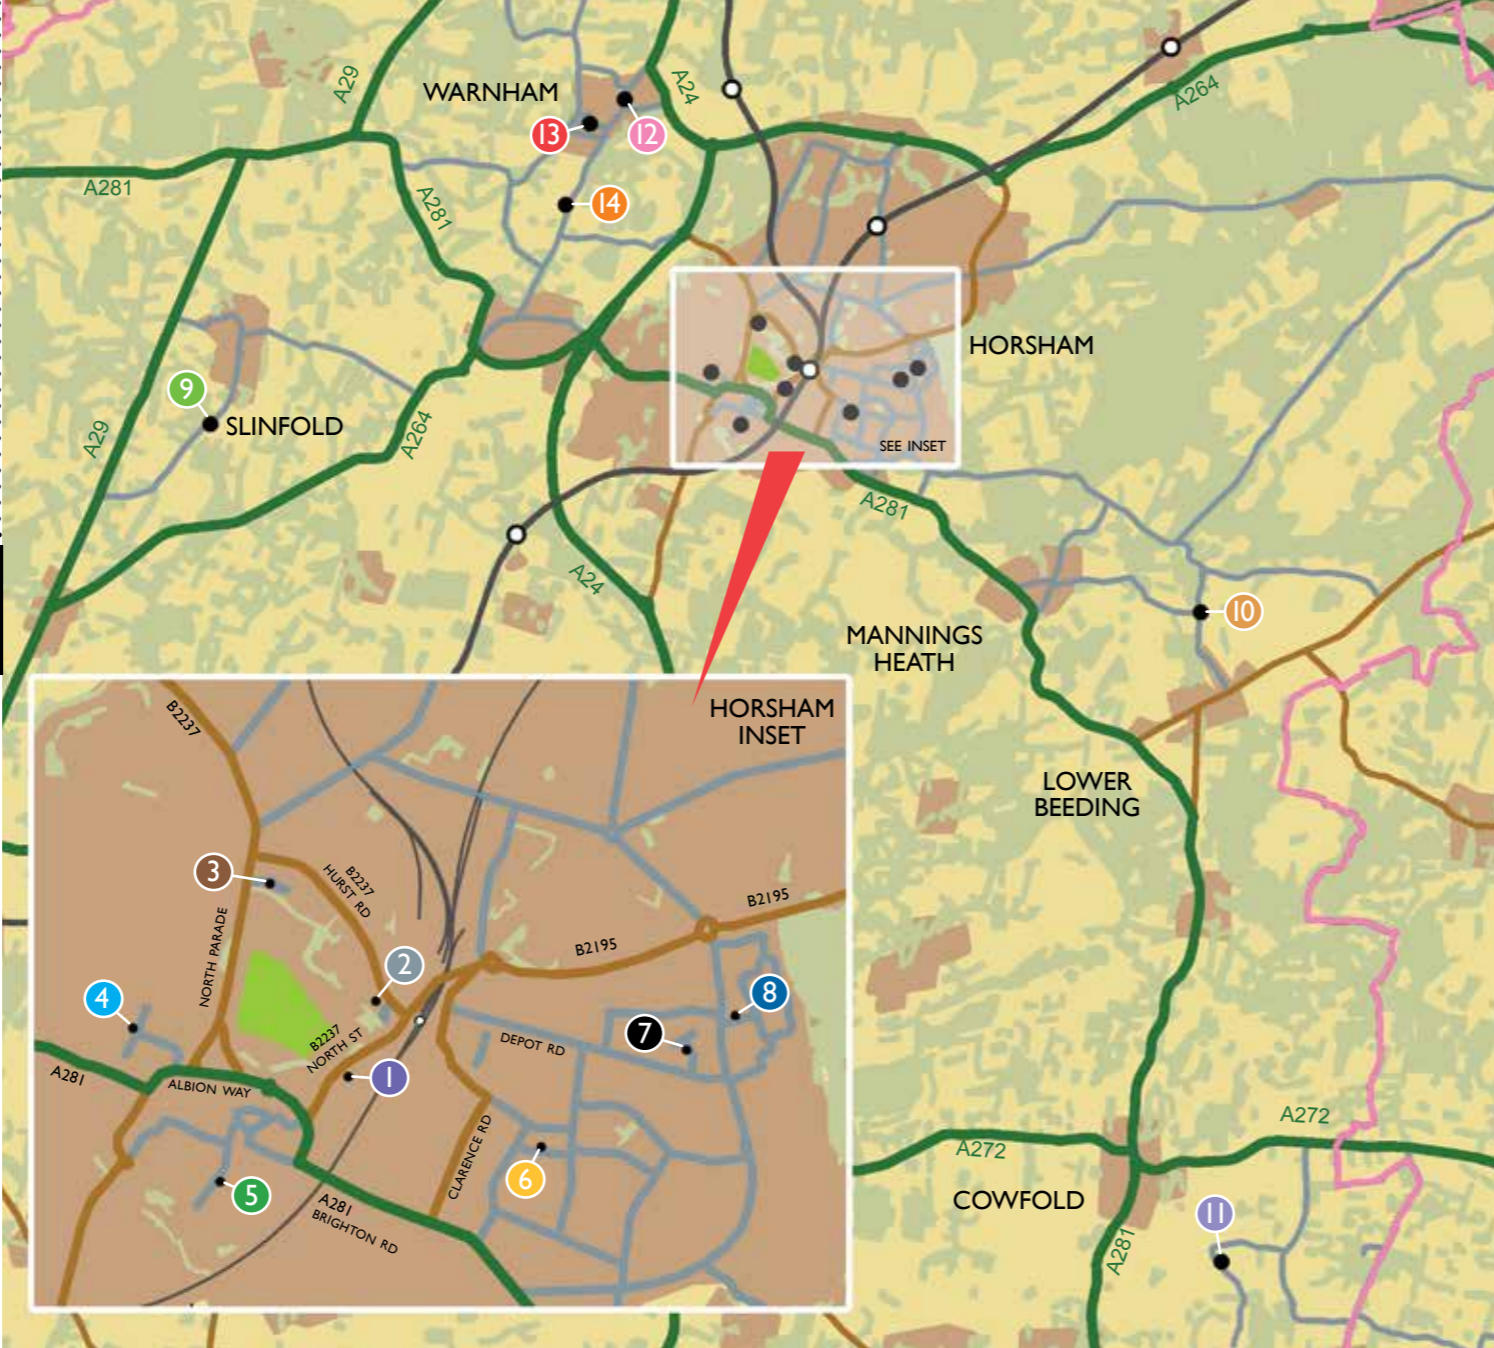

ARTTRAIL2015

Receive a stamp to confirm your visit to **10** of the art trail venues listed, and have the chance to enter into our free prize draw to win a £50 voucher towards the purchase of art from any participating artist.

Enter your email address or postal address below, and hand your completed art trail card into any participating art trail venue.

Email/Postal address.....

Prize draw to take place on the 31st July 2015, and the lucky winner will be contacted by Susan Tindall (HAOS Network Co-ordinator) to claim their prize.

All visitors who call into at least 10 venues can enter our prize draw to win a £50 voucher towards the purchase of art from any participating artist.
(see art trail card above for details)

ARTTRAIL 2015

STUDIO VENUES

- **1** The Capitol Theatre
  North Street
  Horsham
  RH12 1RG
- **2** Porch House
  1 Hurst Road
  Horsham
  RH12 2ES
- **3** Artworks
  22 Parkfield
  (off North Parade)
  Horsham
  RH13 2BG
- **4** 33 Springfield Crescent
  Horsham
  RH12 2PP
- **5** Horsham Museum
  9 The Causeway
  Horsham
  RH12 1HE
- **6** 7 Macleod Road
  Horsham
  RH13 5JD
- **7** 12 Danehurst Crescent
  Horsham
  RH13 5HS
- **8** 7 Padwick Raod
  Horsham
  RH13 6BN
- **9** Bay Leaves Cottage
  Hays Lane
  Slinfold
  RH13 0SL

- **10** Church Lane House
  Church Lane
  Plummers Plain
  Horsham
  RH13 6LU
- **11** Oak Cottage
  Moatfield Lane
  Cowfold
  RH13 8BF (tel: 07966 439858)
- **12** Kingshead Cottage
  18 School Hill
  Warnham (nr Horsham)
  RH12 3QN
- **13** Warnham Village Hall
  Hollands Way
  Warnham (nr Horsham)
  RH12 3RH
- **14** 2 Bailing Hill Farm Cottages
  Goose Green
  Broadbridge Heath Road
  Warnham (nr Horsham)
  RH12 3RS

VENUE FACILITIES

- REFRESHMENTS
- TOILETS
- ARTISTS AT WORK
- DISABLED ACCESS

ART ACHIE GALLERY
at Rachael's Kitchen
38, Carfax, Horsham

Space available for solo exhibitions or general display.

For information, pop in, or call Sally on 07500 220081

Horsham Art Shop
Quality artist materials for the professional and student.

Winsor & Newton
Royal Talens
Daler Rowney
Chroma

Official stockist of Melanie Cambridge Artist Oils

Visit our shop
Unit 3B, City Business Centre, 6 Brighton Road, RH13 5BB.
www.horshamartshop.co.uk 01403 275368
www.facebook.com/horshamartshop

seawhite OF BRIGHTON
The Artist's benchmark for quality

Art & Design Materials for the Student to the Professional
- Many items less than half RRP
- Special Offers & Seconds

Visit our Showroom: Star Trading Estate, Partridge Green, RH13 8RY - Tel: 01403 712270
Or visit our retail website: www.artesaver.co.uk

HORSHAM ARTISTS